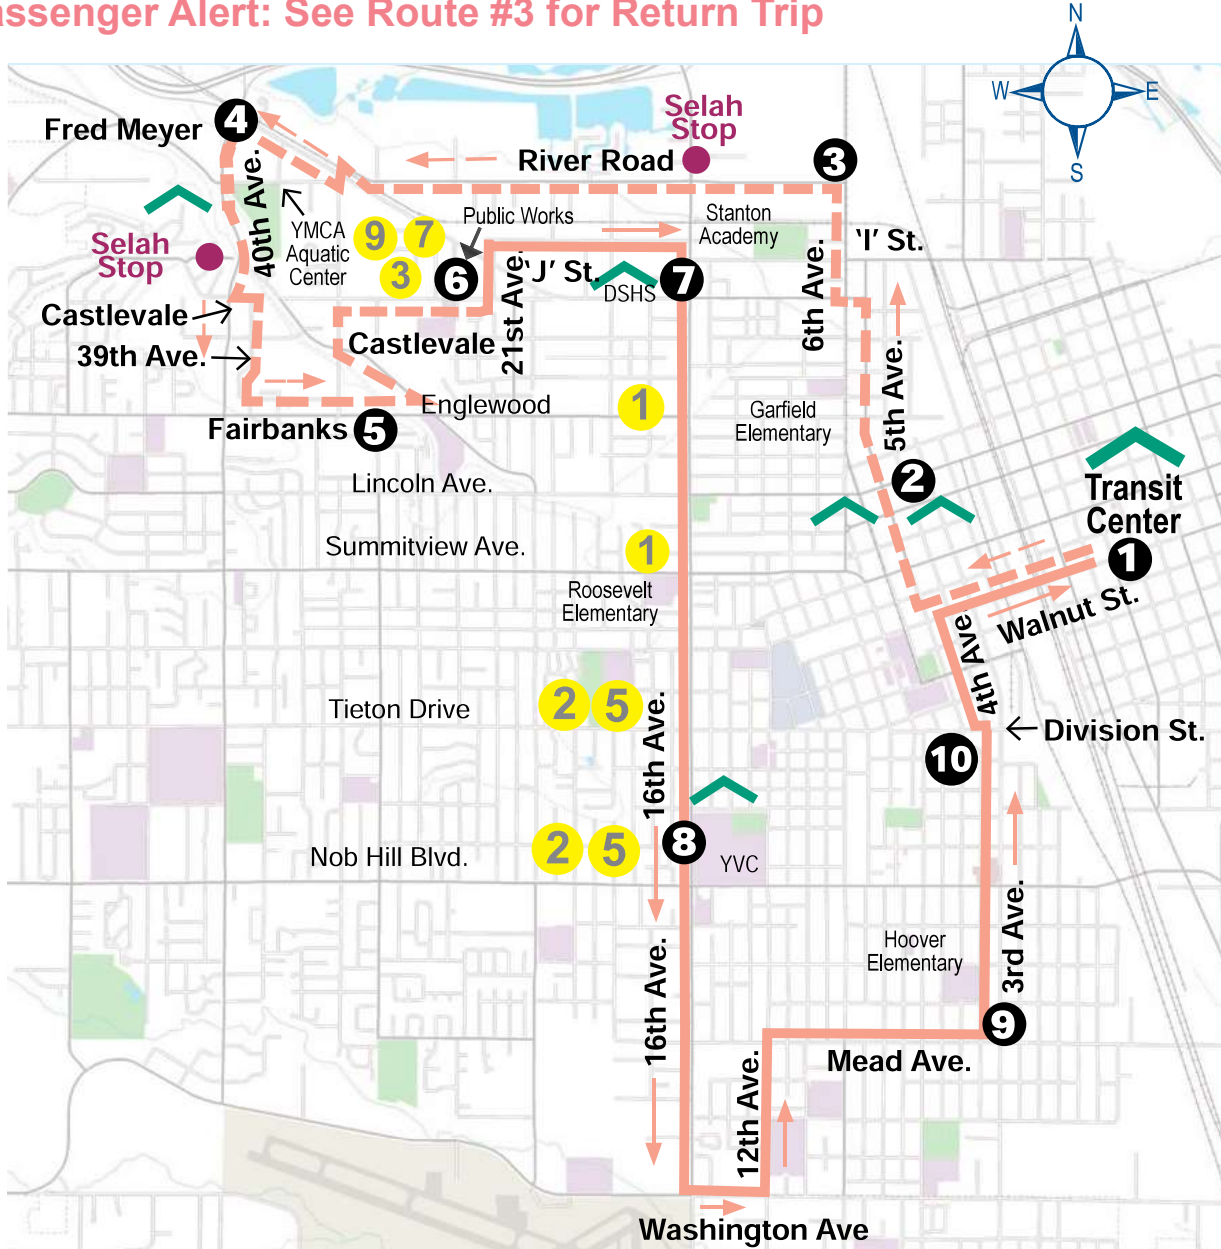

Route 4 | Fruitvale/Mead

Passenger Alert: See Route #3 for Return Trip

All routes served by lift-equipped buses

Leaving City Center
 Toward City Center

Transfer Points
 Passenger Shelters

Bus stops generally every 2 blocks on the route

Monday through Friday/lunes a viernes

Leaving City Center					Toward City Center					
① Depart Transit Center	② 5th Ave. & Lincoln	③ River Road & 6th Ave.	④ 40th Ave. & Fruitvale	⑤ Fairbanks & 34th Ave.	⑥ Public Works	⑦ D.S.H.S.	⑧ 16th Ave. & Nob Hill	⑨ Mead & 3rd Ave.	⑩ CWCMMH 4th Ave.	Arrive Transit Center
AM					6:09	6:11	6:18	6:23	6:26	6:31
6:45	6:48	6:51	6:58	7:02	7:09	7:11	7:18	7:23	7:26	7:31
7:45	7:48	7:51	7:58	8:02	8:09	8:11	8:18	8:23	8:26	8:31
8:45	8:48	8:51	8:58	9:02	9:09	9:11	9:18	9:23	9:26	9:31
9:45	9:48	9:51	9:58	10:02	10:09	10:11	10:18	10:23	10:26	10:31
10:45	10:49	10:53	11:01	11:07	11:15	11:18	11:26	11:32	11:36	11:41
PM					12:25	12:28	12:36	12:42	12:46	12:51
1:05	1:09	1:13	1:21	1:27	1:35	1:38	1:46	1:52	1:56	2:01
2:15	2:19	2:23	2:31	2:37	2:45	2:48	2:56	3:02	3:06	3:11
3:25	3:29	3:33	3:41	3:47	3:55	3:58	4:06	4:12	4:16	4:21
4:40	4:44	4:48	4:56	5:02	5:08	5:10	5:21	5:27	5:31	5:36
5:45	5:48	5:51	5:58	6:02	6:09	6:11	6:18	6:23	6:26	6:31